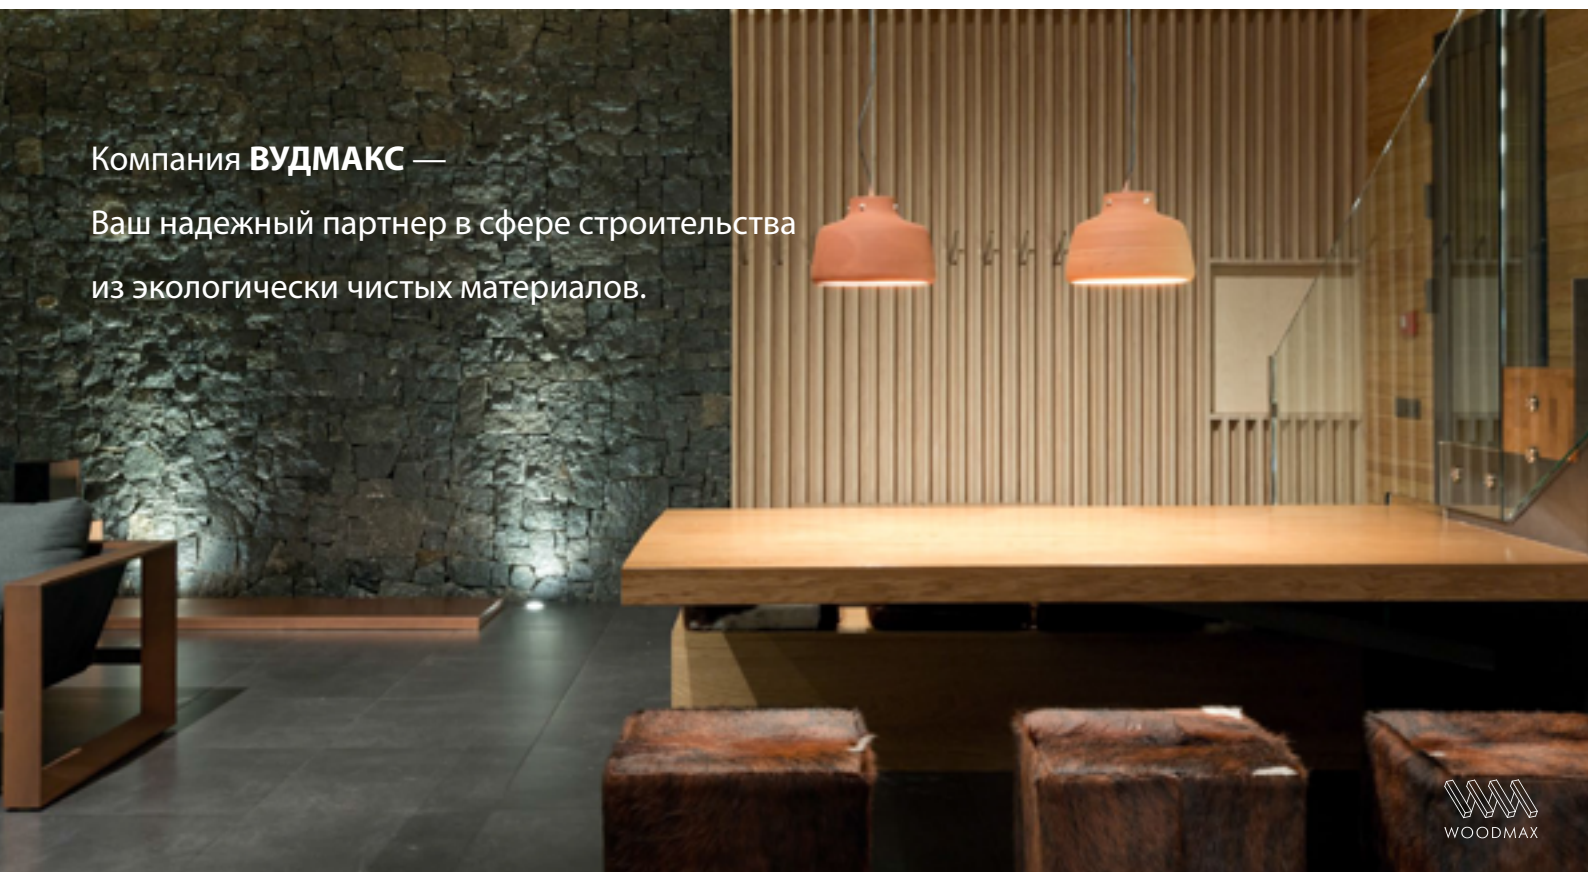

Компания **ВУДМАКС** —
Ваш надежный партнер в сфере строительства
из экологически чистых материалов.

Софиевская Борщаговка ул. Киевская, 3
(044) 599 33 19

woodmax.com.ua